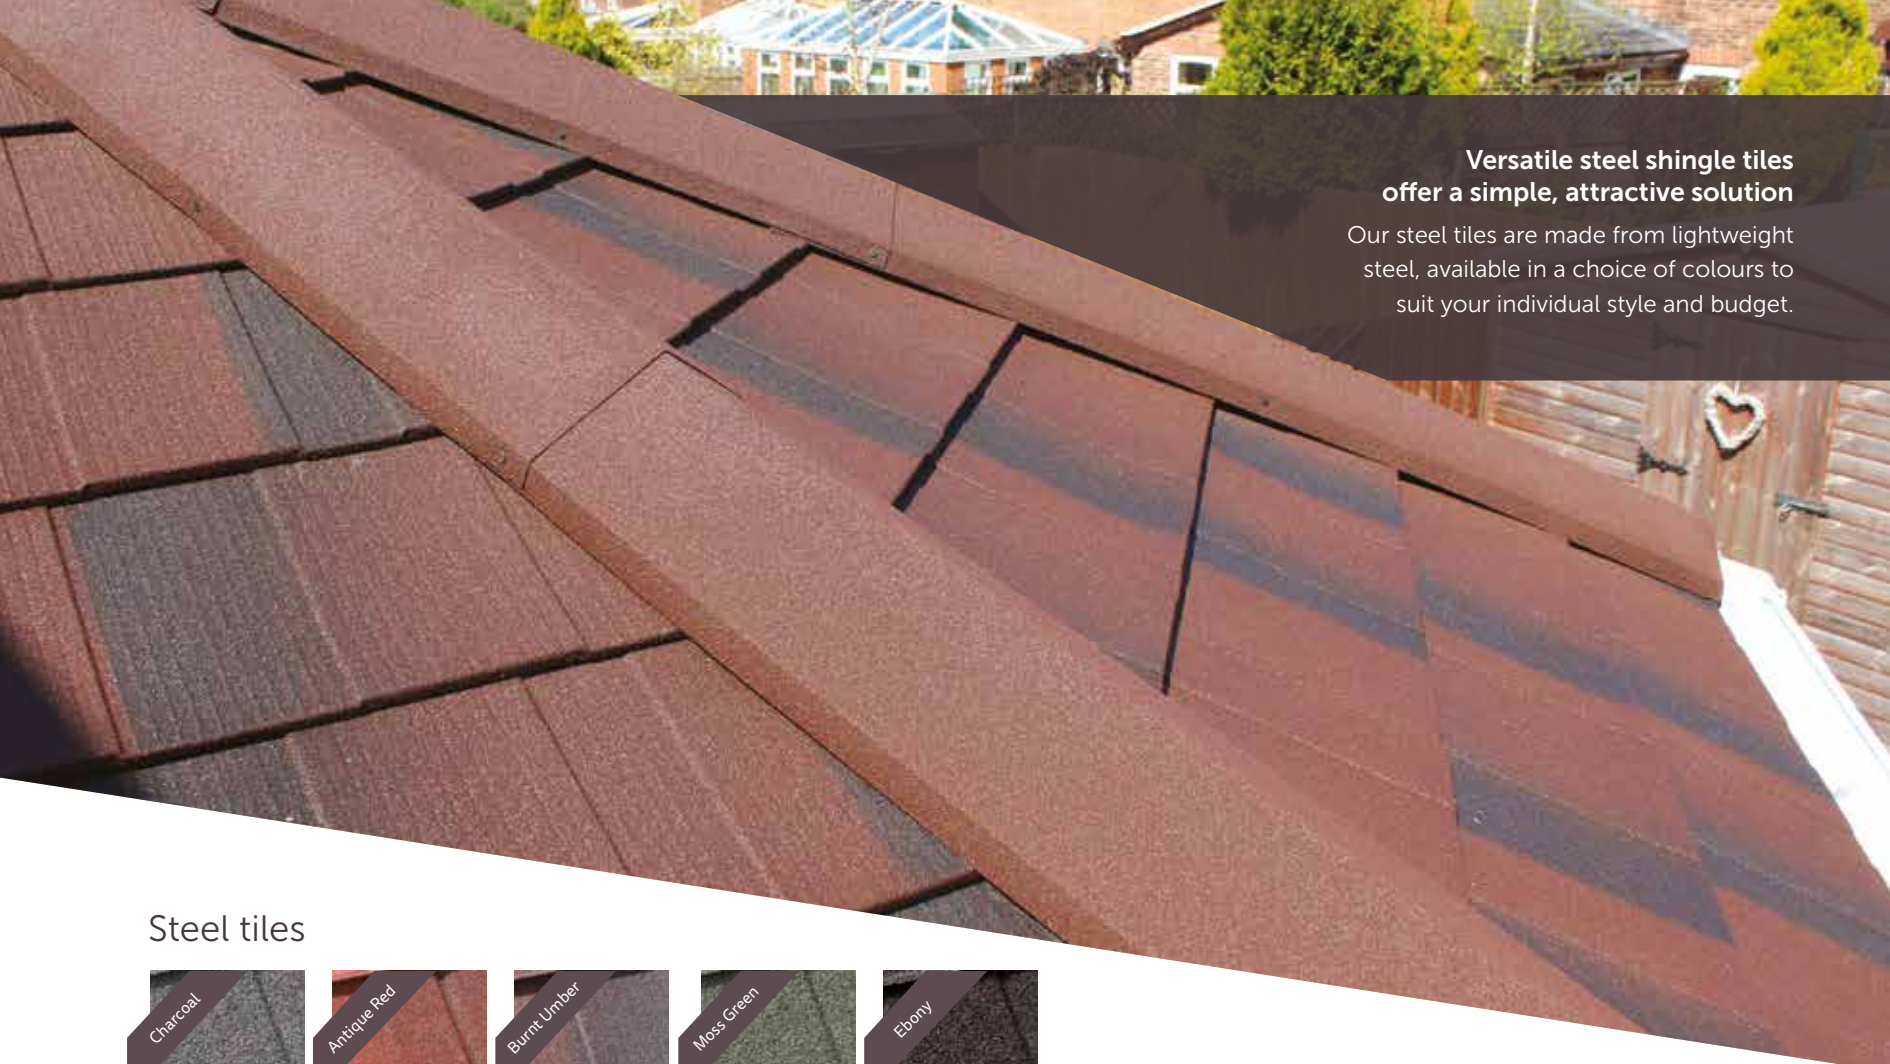

The Equinox tiled roof is the perfect solution. Combining high-quality precision engineering with attractive styling inside and out, you'll be adding valuable extra usable space to your home without the high cost of building an extension. It all goes to make the Equinox tiled roof the best value way to improve your lifestyle.

# Choose

## your tile style

Equinox is available with a choice of three tile styles to best complement your property.

### **Authentic slate looks without the associated problems**

Made from a recyclable blend of limestone and polypropylene, composite roof slate offers authentic natural looks without the risk of shattering, fading, warping or cracking.