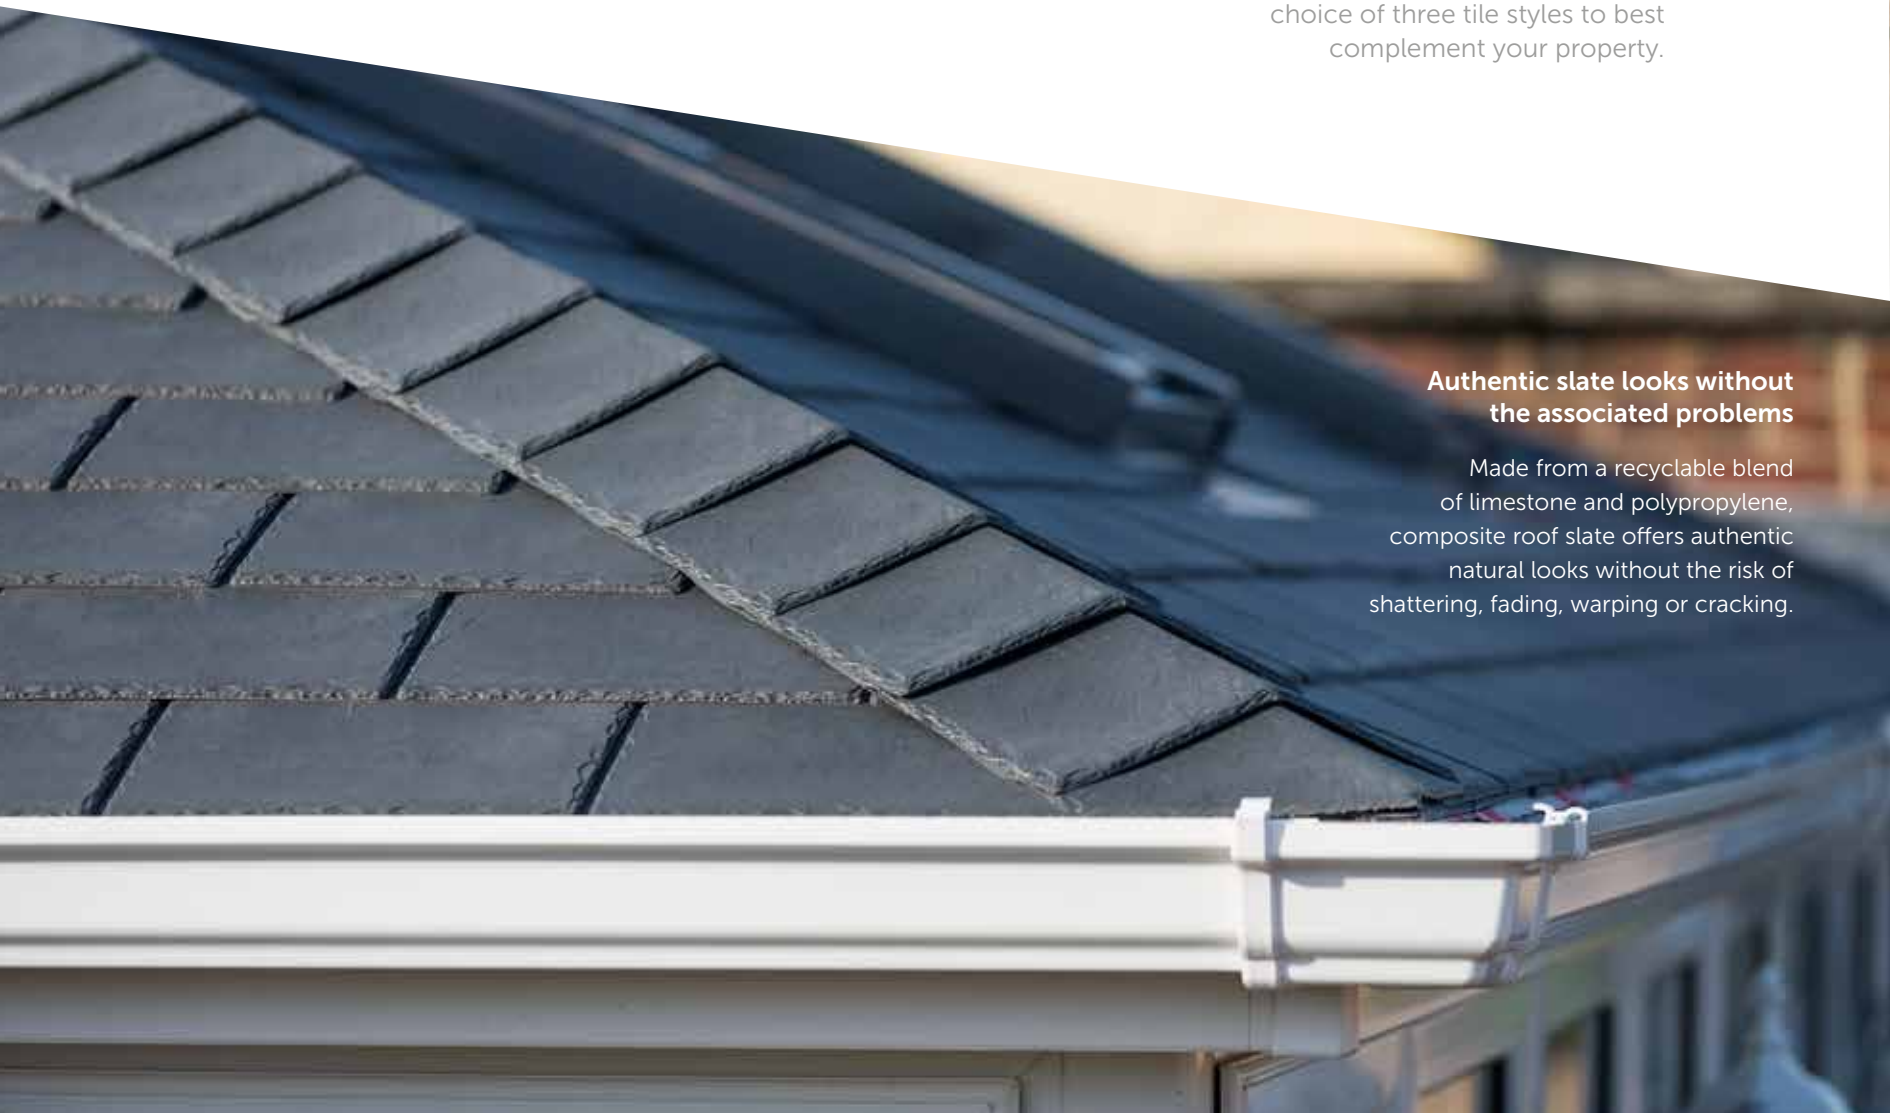

Choose

your tile style

Equinox is available with a choice of three tile styles to best complement your property.

Authentic slate looks without the associated problems

Made from a recyclable blend of limestone and polypropylene, composite roof slate offers authentic natural looks without the risk of shattering, fading, warping or cracking.