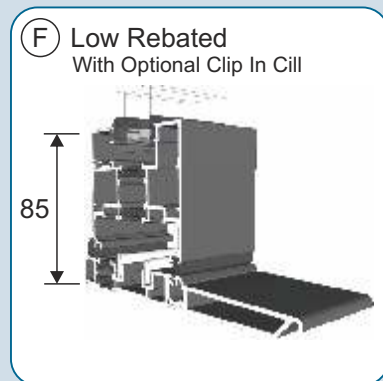

*Please note these handles have the option of a matching or chrome trim. Intermediate handles only.

Technical

Thermally Broken Aluminium

No Visible Hinges When Closed

Heavy Duty Bogie Wheels

Optional Aluminium Quad Trim