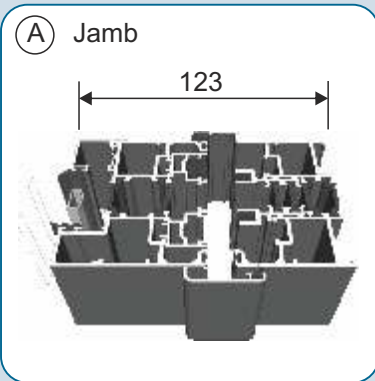

*Please note these handles have the option of a matching or chrome trim. Intermediate handles only.

Technical

Thermally Broken Aluminium

No Visible Hinges When Closed

Heavy Duty Bogie Wheels

Optional Aluminium Quad Trim