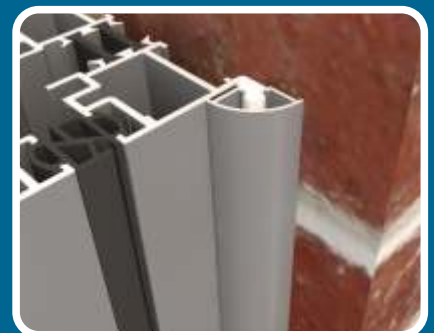

*Please note these handles have the option of a matching or chrome trim. Intermediate handles only.

Technical

Thermally Broken Aluminium

No Visible Hinges When Closed

Heavy Duty Bogie Wheels

Optional Aluminium Quad Trim