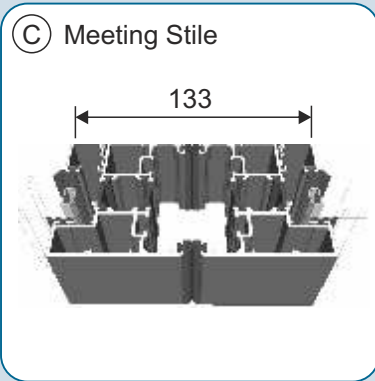

All sizes in mm

Main Office & Factory

Units 4-5,
Charfleets Road,
Canvey Island,
Essex. SS8 0PQ

t: 01268 681612 (15 lines)
f: 01268 510058
e: sales@duration.co.uk
w: www.duration.co.uk

Grand Design Exhibition Centre