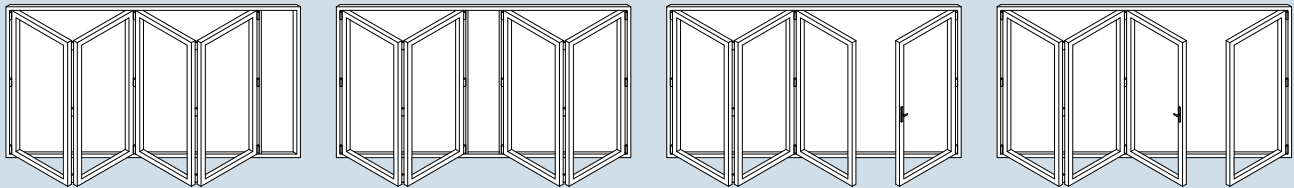

Options

- 2 to 7 panel folding configurations.
- Low or standard rebated thresholds.
- Square or chamfered bead to the interior.
- Square or rounded profile to the exterior.
- White, light grey or black gaskets.
- Range of quality hardware in a variety of colours.
- Dust free integrated blinds.
- Colour matched aluminium quad trims.

Door Styles

1 & 2 Panels

3 Panels

4 Panels

5 Panels

6 Panels

7 Panels

Panel Widths

Minimum Width	700
Maximum Width	1000

Door Heights

Minimum Height	1600
Maximum Height	2400

- All bi-folding door styles can be mirrored from shown.
- All styles have a choice to either open out or open in.
- The sizes detailed above are for guidance only.
- If the sizes you require are less than the minimum or exceed our maximum recommended sizes please contact us.