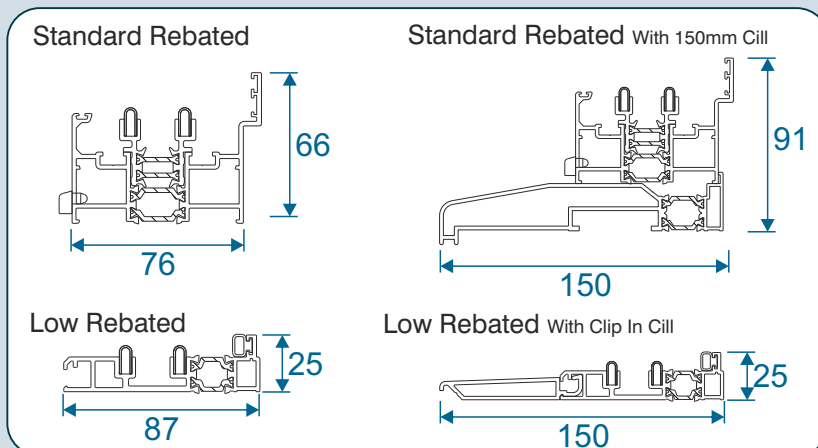

Security

Our Emperor bi-folding doors are tested to PAS24 for security and are equipped with a comprehensive set of security features.

- All handles are key lockable as standard.
- Lever handles use a 6 point locking system. This includes 2 heavy duty hook locks, 1 dead bolt, 1 latch and 2 roller cams.
- Intermediate panels use heavy duty shoot bolts top and bottom.
- Bogie wheels and top rail guides are used as an anti-jemmy feature to prevent panels being lifted off the tracks.
- Doors with outside access use high security cylinders that are pick resistant, anti-drill and anti-bump.
- Upgrade to laminated glass for added security.
- The doors are internally glazed to offer greater security.

Performance

Our doors are designed to provide the best performance possible. With the longevity of aluminium and minimal maintenance needed these doors are designed to last the test of time.

U-Value W/M²K	Air Permeability	Water Tightness	Wind Resistance	Security
 1.8	 600 Pa	 450 Pa	 1200 Pa	 PAS 24

Weather test results were performed on our low rebated threshold.

Threshold Options

- 66mm Standard rebated threshold.
- 25mm Low rebated threshold with optional clip in cill.
- Optional projection cills are available (add 25mm to the threshold height).
- Cills come in 4 projections 85mm, 150mm, 190mm or 225mm.
- Standard rebated provides a fully weather rated threshold.
- Low rebated provides a slim yet weather rated threshold.