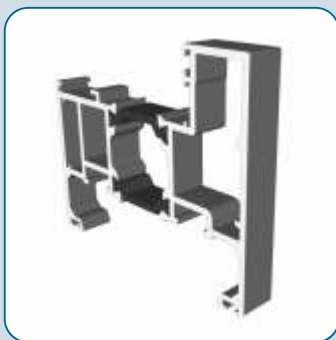

Key Features

- Patented concealed hinges for a clean look.
- Security tested to PAS 24.
- Weather tested low threshold.
- Flush stylish handles to compliment the modern feel of the door.
- Utilises the natural strength of aluminium to create slim, thermally broken profiles.
- Uses low maintenance, hard wearing powder coated aluminium.
- Over 200 single or dual colours.
- Also offered in Single or French door styles to match.
- Exceptional array of security features as standard.
- Doors are bottom hung and run on double stainless steel tracks.
- All door styles have the option to open in or out.
- Performance exceeds the Oct 2010 building regulations.
- Document 'Q' compliant.
- Internally beaded for added security.

Options

- 2 to 7 panel folding configurations.
- Low or standard rebated thresholds.
- Square or chamfered bead to the interior.
- Square or rounded profile to the exterior.
- White, light grey or black gaskets.
- Range of quality hardware in a variety of colours.
- Dust free integrated blinds.
- Colour matched aluminium quad trims.