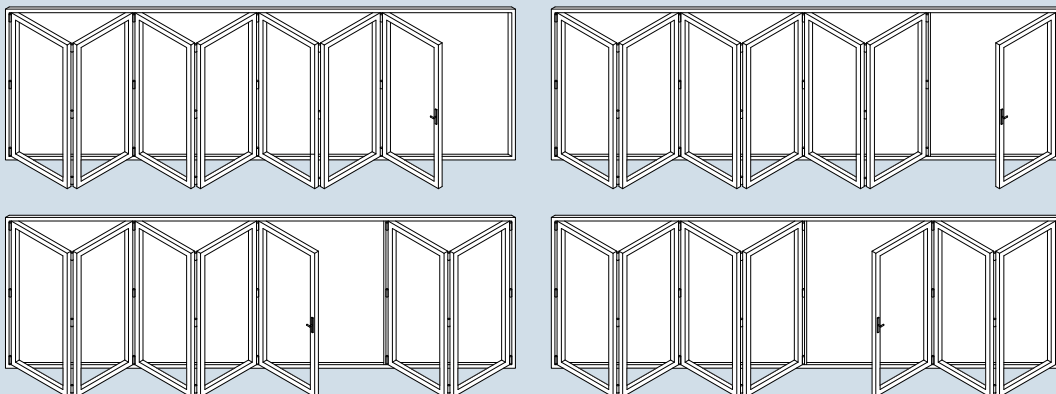

Door Styles

1 & 2 Panels

3 Panels

4 Panels

5 Panels

6 Panels

7 Panels

Panel Widths

Minimum Width	700
Maximum Width	1000

Door Heights

Minimum Height	1600
Maximum Height	2400

- All bi-folding door styles can be mirrored from shown.
- All styles have a choice to either open out or open in.
- The sizes detailed above are for guidance only.
- If the sizes you require are less than the minimum or exceed our maximum recommended sizes please contact us.