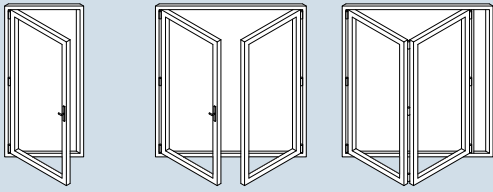

Door Styles

1 & 2 Panels