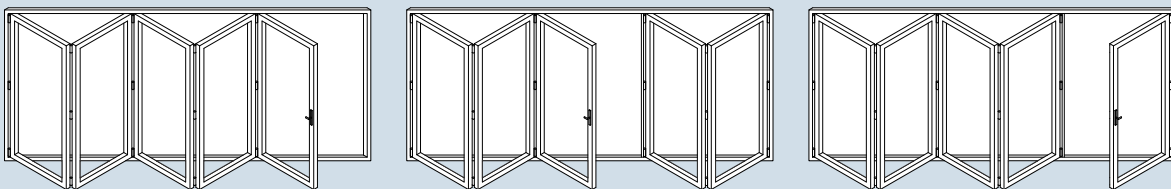

Options

- 2 to 7 panel folding configurations.
- Low or standard rebated thresholds.
- Square or chamfered bead to the interior.
- Square or rounded profile to the exterior.
- White, light grey or black gaskets.
- Range of quality hardware in a variety of colours.
- Dust free integrated blinds.
- Colour matched aluminium quad trims.

Door Styles

1 & 2 Panels

3 Panels

4 Panels

5 Panels

6 Panels

7 Panels

Panel Widths

Minimum Width	700
Maximum Width	1000

Door Heights

Minimum Height	1600
Maximum Height	2400

- All bi-folding door styles can be mirrored from shown.
- All styles have a choice to either open out or open in.
- The sizes detailed above are for guidance only.
- If the sizes you require are less than the minimum or exceed our maximum recommended sizes please contact us.