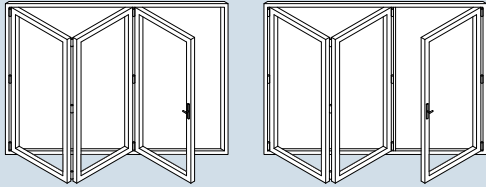

Door Styles

3 Panels

Panel Widths

Minimum Width	700
Maximum Width	1000

Door Heights

Minimum Height	1600
Maximum Height	2400

- All bi-folding door styles can be mirrored from shown.
- All styles have a choice to either open out or open in.
- The sizes detailed above are for guidance only.
- If the sizes you require are less than the minimum or exceed our maximum recommended sizes please contact us.