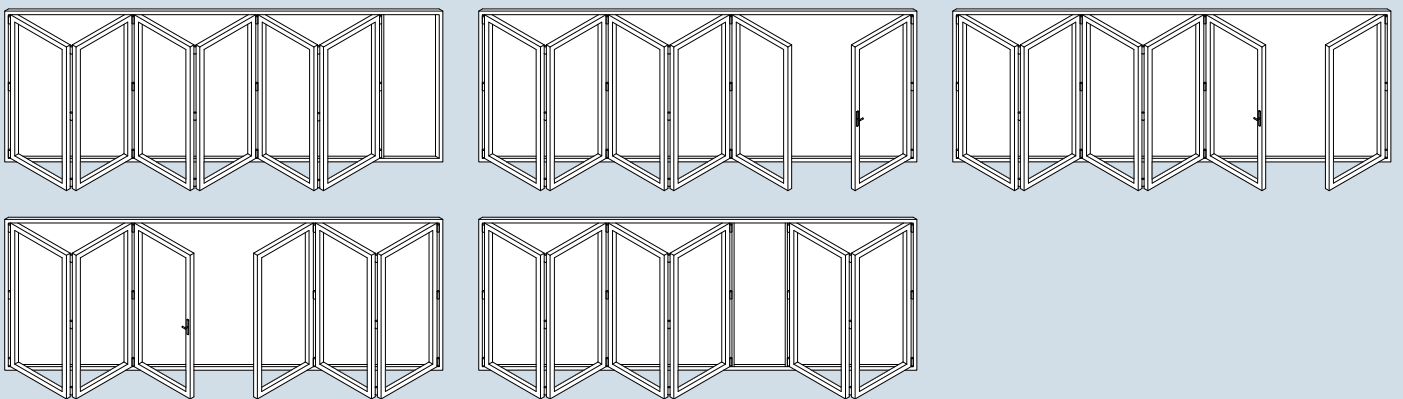

Door Styles

1 & 2 Panels

3 Panels

4 Panels

5 Panels

6 Panels

7 Panels

Panel Widths

Minimum Width	700
Maximum Width	1000

Door Heights

Minimum Height	1600
Maximum Height	2400

- All bi-folding door styles can be mirrored from shown.
- All styles have a choice to either open out or open in.
- The sizes detailed above are for guidance only.
- If the sizes you require are less than the minimum or exceed our maximum recommended sizes please contact us.