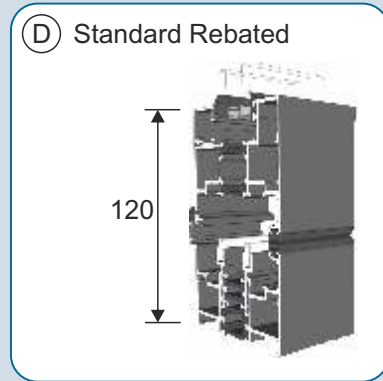

All sizes in mm

Main Office & Factory

Units 4-5,
Charfleets Road,
Canvey Island,
Essex. SS8 0PQ

t: 01268 681612 (15 lines)
f: 01268 510058
e: sales@duration.co.uk
w: www.duration.co.uk

Grand Design Exhibition Centre