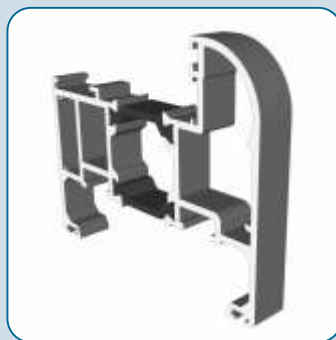

Key Features

- Patented concealed hinges for a clean look.
- Security tested to PAS 24.
- Weather tested low threshold.
- Flush stylish handles to compliment the modern feel of the door.
- Utilises the natural strength of aluminium to create slim, thermally broken profiles.
- Uses low maintenance, hard wearing powder coated aluminium.
- Over 200 single or dual colours.
- Also offered in Single or French door styles to match.
- Exceptional array of security features as standard.
- Doors are bottom hung and run on double stainless steel tracks.
- All door styles have the option to open in or out.
- Performance exceeds the Oct 2010 building regulations.
- Document 'Q' compliant.
- Internally beaded for added security.

Options

- 2 to 7 panel folding configurations.
- Low or standard rebated thresholds.
- Square or chamfered bead to the interior.
- Square or rounded profile to the exterior.
- White, light grey or black gaskets.
- Range of quality hardware in a variety of colours.
- Dust free integrated blinds.
- Colour matched aluminium quad trims.