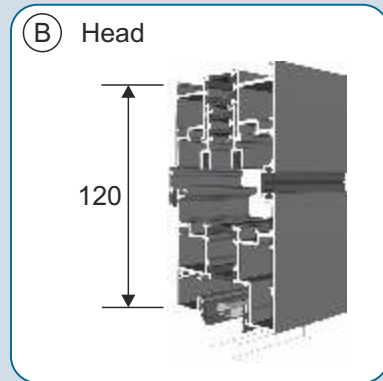

All sizes in mm