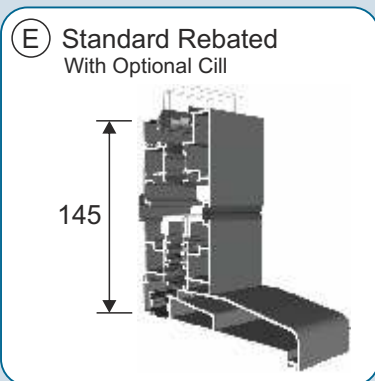

*Please note these handles have the option of a matching or chrome trim. Intermediate handles only.

Technical

Thermally Broken Aluminium

No Visible Hinges When Closed

Heavy Duty Bogie Wheels

Optional Aluminium Quad Trim